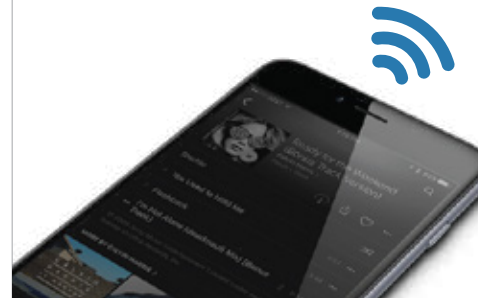

Bluetooth Speaker Adapter

Add Bluetooth to Any Speaker

CA-BT1

FEATURES

- Add wireless Bluetooth connection to any speaker system to stream music from any Bluetooth enabled device (Smartphones, tablets, laptops, etc.)
- Control volume and song play from anywhere in the room, with up to 30ft line-of-sight range
- Works with Home Stereo Systems, AV receivers, and PC speakers
- Simple pairing from one button
- Pairing/connection indicator light
- Provides always-on functionality with the AC power adapter

Play music wirelessly via Bluetooth. Perfect for: AV receivers, home stereo systems, computer speakers, and other speaker systems with a 3.5mm or RCA input. Includes an RCA to 3.5mm adapter.

Use with:

Smartphones, tablets, laptops, and other devices that emit Bluetooth audio

Item

DIM: (L) 2.5 in X (W) 2.5 in. X (H) 1.0 in.

Single Package

UPC: 646422 10585 7

DIM: (L) 4.7 in X (W) 2.2 in. X (H) 5.7 in.

Cube: 0.03

Weight: 0.4 lbs